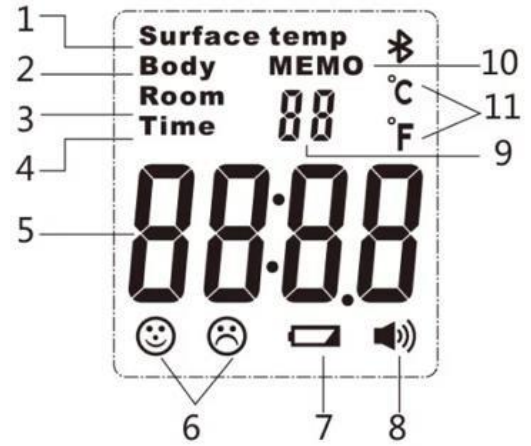

## Screen backlight fever reminders

32°C~37.3°C

green  
normal

37.4°C~38°C

orange  
note!

38.1°C~39.1°C

red  
fever!

1. Surface mode Symbol
2. Ambient mode Symbol
3. Body mode Symbol
4. Time mode Symbol
5. Digital readout
6. Expression Symbol
7. Battery Symbol
8. Buzzer symbol
9. The order number
10. memory
11. Temperature °C (Celsius) / °F (Fahrenheit) Scale

"+"button

"-"button

Settings button

Open/Temperature measuring button

Streamlined handle

Battery cover

### Product parameters

- Product Name: Non contact IR Thermometer
- Product Model: LZ600
- Product Size: 152\*116\*43mm
- Product weight: 118g